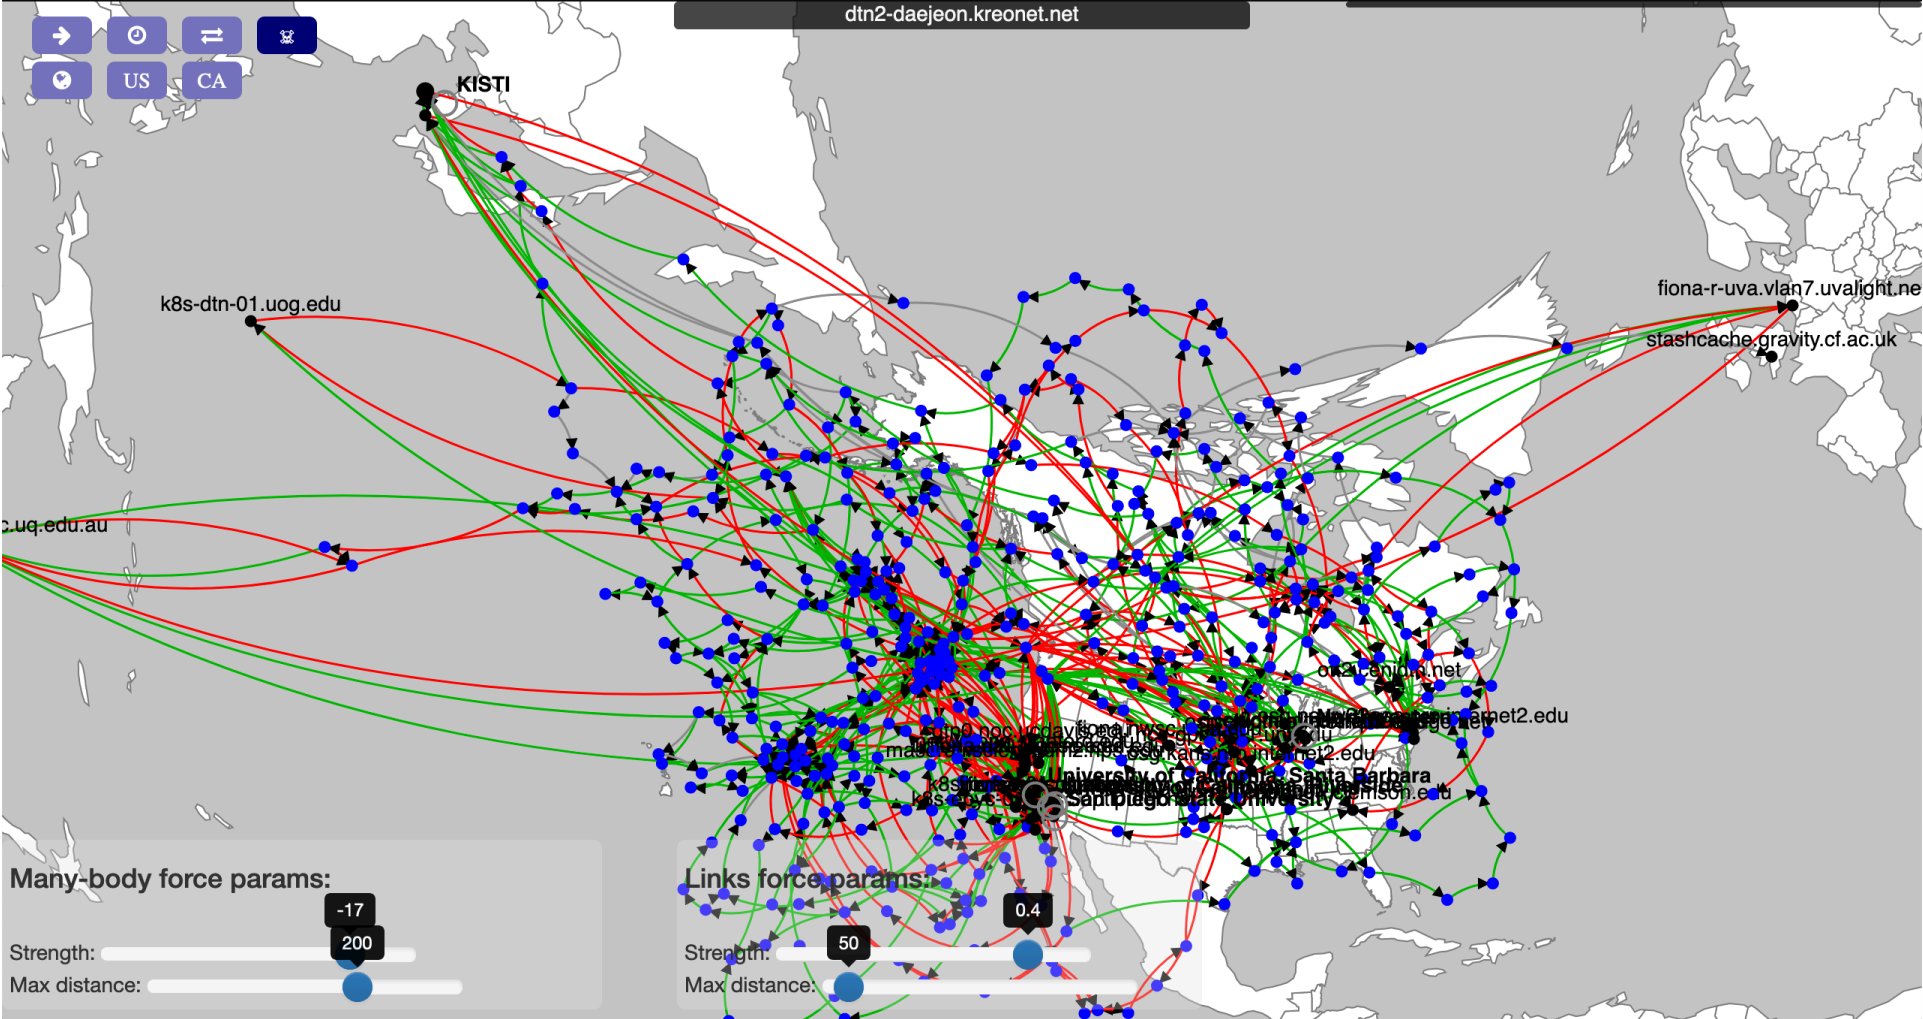

Navigation controls: Home, Refresh, Full Screen, Search, US, CA

Many-body force params:

Strength:

Max distance:

Links force params:

Strength:

Max distance: